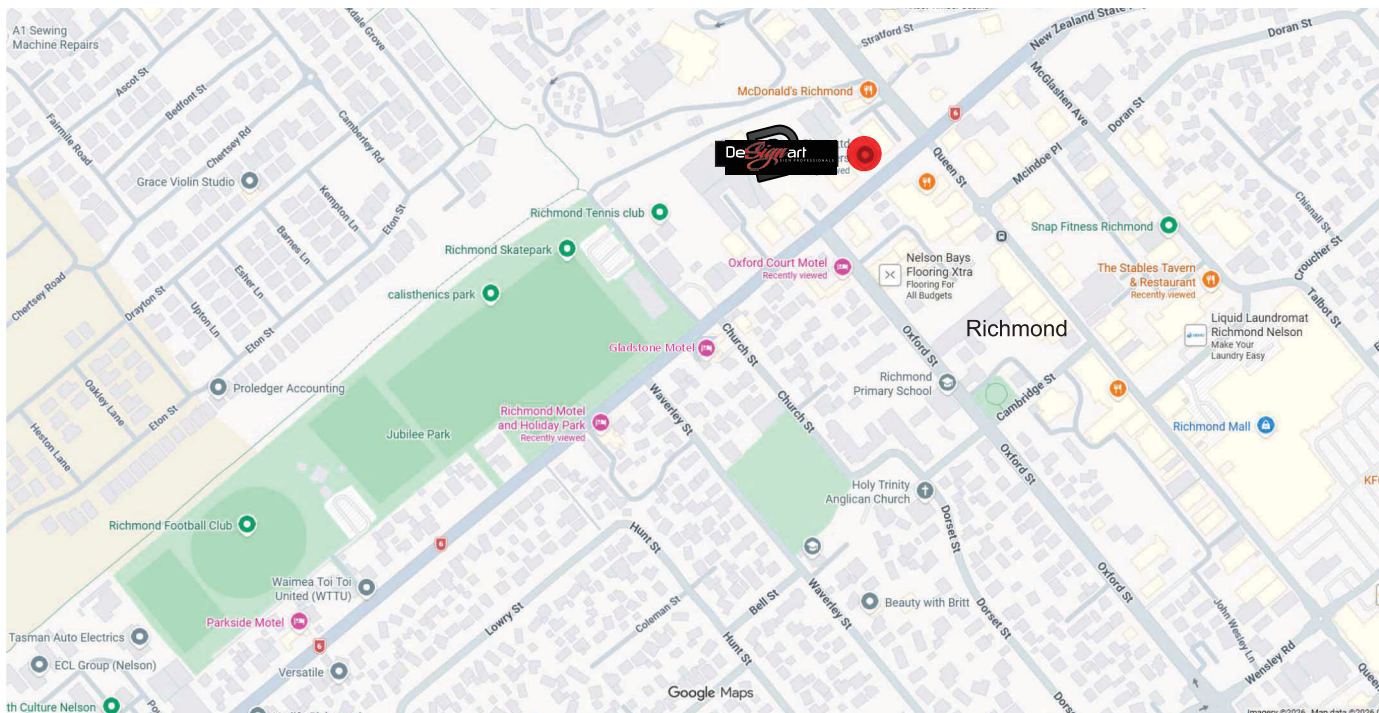

# Letterheads 2026

NELSON N.Z.  
*New Zealand's Centre Of Creativity*

*Accommodation*  
9 - 11 OCTOBER 2026

2 Gladstone Road, Richmond NELSON Phone: 03 547 5350 [letterheads@lowecreative.co.nz](mailto:letterheads@lowecreative.co.nz)

## SUGGESTED ACCOMMODATION:

### GLADSTONE MOTEL

19 GLADSTONE ROAD, 7020 RICHMOND 0800 449 984  
[WWW.GLADSTONEMOTEL.CO.NZ](http://WWW.GLADSTONEMOTEL.CO.NZ)